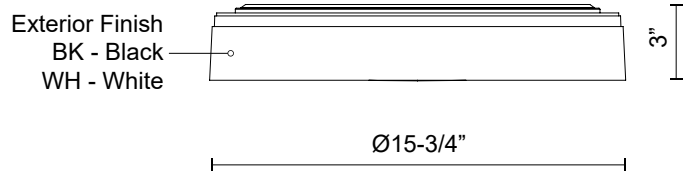

KUZCO

CANADA: 19054 28TH AVENUE - SURREY, BC V3Z 6M3
USA: 3035 E. LONE MOUNTAIN ROAD - LAS VEGAS, NV 89081

WWW.KUZCOLIGHTING.COM

© 2021 KUZCO LIGHTING. ALL RIGHTS RESERVED.

COMMENT